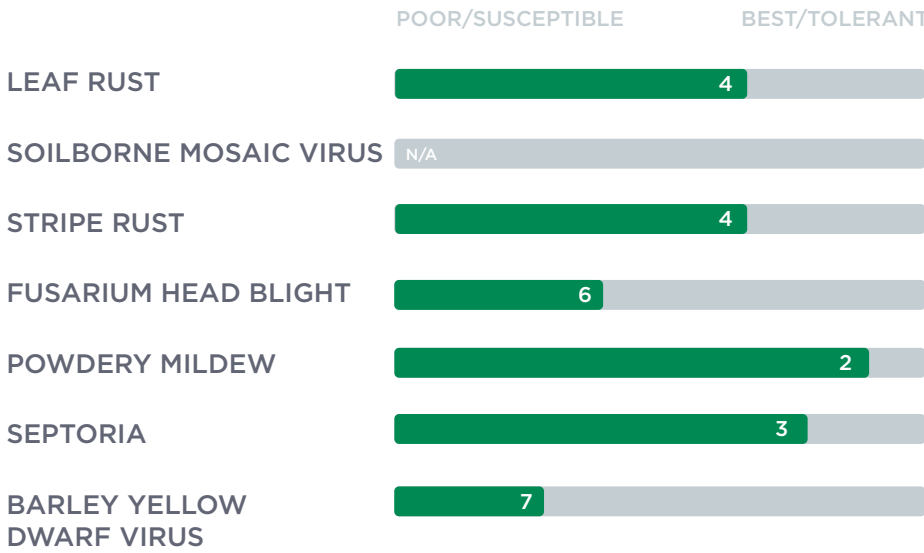

GP 348

NEXT GENERATION

HEAD TYPE	TEST WEIGHT	PLANT HEIGHT
S	1	33"
HEADING DATE	LODGE	WINTER HARDINESS
E	2	5

CHARACTERISTICS

BENEFITS

- Big test weight
- High falling number
- Fast dry down for early harvest

DATA KEY

Head Type: A = Awned, S = Smooth | **Numeric Chart:** 1 = Best/Tolerant, 9 = Poor/Susceptible
Heading Date: VE = Very Early, E = Early, ME = Medium/Early, M = Medium, ML = Medium Late
Vernalization: L = Long, ML = Medium/Long, MS = Medium/Short