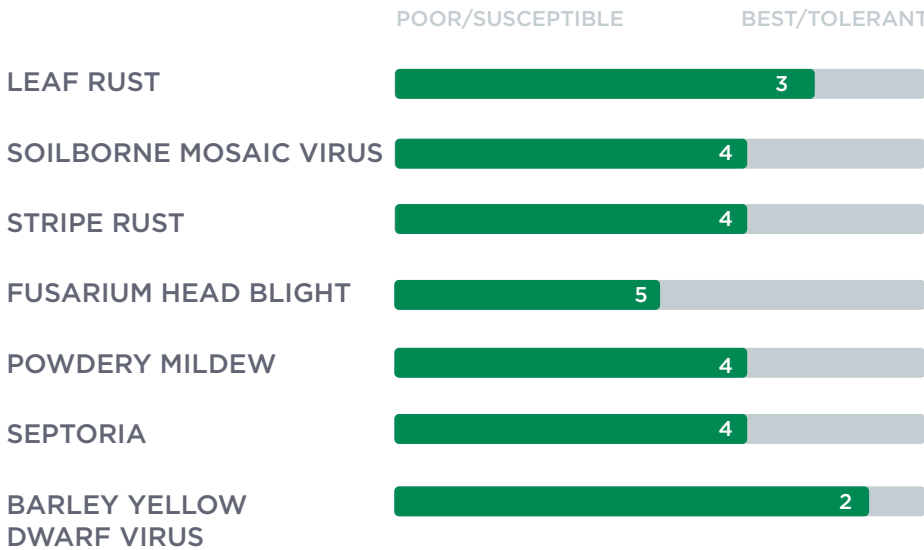

GP 381

CONSISTENT & PROVEN

HEAD TYPE	TEST WEIGHT	PLANT HEIGHT
S	3	33"
HEADING DATE	LODGE	WINTER HARDINESS
ME	2	5

CHARACTERISTICS

BENEFITS

- Enhanced BYVD tolerance
- Responsive to high fertility
- Well rounded disease package

DATA KEY

Head Type: A = Awned, S = Smooth | **Numeric Chart:** 1 = Best/Tolerant, 9 = Poor/Susceptible
Heading Date: VE = Very Early, E = Early, ME = Medium/Early, M = Medium, ML = Medium Late
Vernalization: L = Long, ML = Medium/Long, MS = Medium/Short