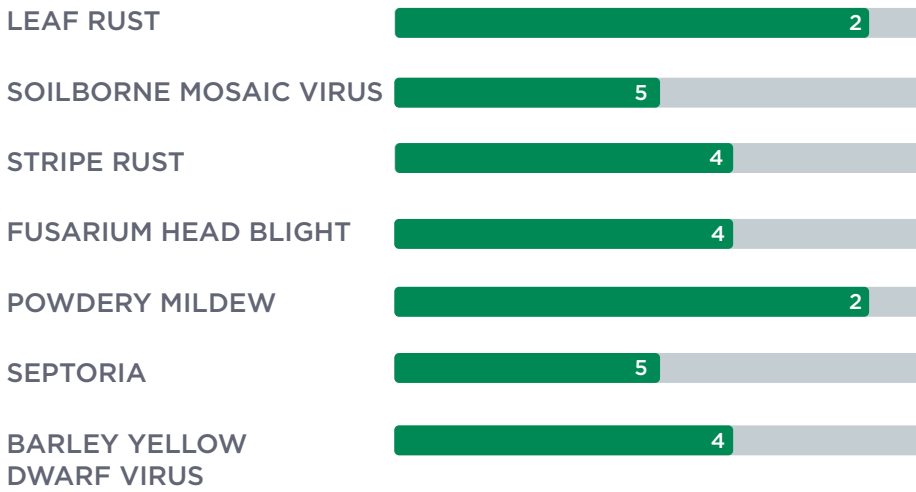

GP 543

UNSTOPPABLE

HEAD TYPE: **S** TEST WEIGHT: **4** PLANT HEIGHT: **35"** HEADING DATE: **ME**

LODGE: **4** WINTER HARDINESS: **4** VERNALIZATION: **M**

CHARACTERISTICS

POOR/SUSCEPTIBLE BEST/TOLERANT

BENEFITS

- Top-end yield competitor
- Coast to coast adaptation
- Large and heavy head type

DATA KEY

Head Type: A = Awned, S = Smooth | **Numeric Chart:** 1 = Best/Tolerant, 9 = Poor/Susceptible
Heading Date: VE = Very Early, E = Early, ME = Medium/Early, M = Medium, ML = Medium Late
Vernalization: L = Long, ML = Medium/Long, MS = Medium/Short