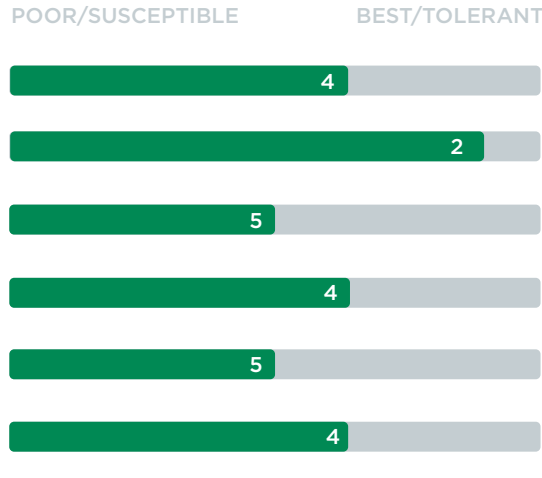

GP 282

SOUTHERN SHOWSTOPPER

HEAD TYPE: **A** TEST WEIGHT: **3** PLANT HEIGHT: **32"** HEADING DATE: **E**

LODGE: **2** WINTER HARDINESS: **5** VERNALIZATION: **L**

CHARACTERISTICS

BENEFITS

- Ideal for delta & deep south markets
- Keep planting populations up
- Short stature for low lodge risk

DATA KEY

Head Type: A = Awned, S = Smooth | **Numeric Chart:** 1 = Best/Tolerant, 9 = Poor/Susceptible
Heading Date: VE = Very Early, E = Early, ME = Medium/Early, M = Medium, ML = Medium Late
Vernalization: L = Long, ML = Medium/Long, MS = Medium/Short