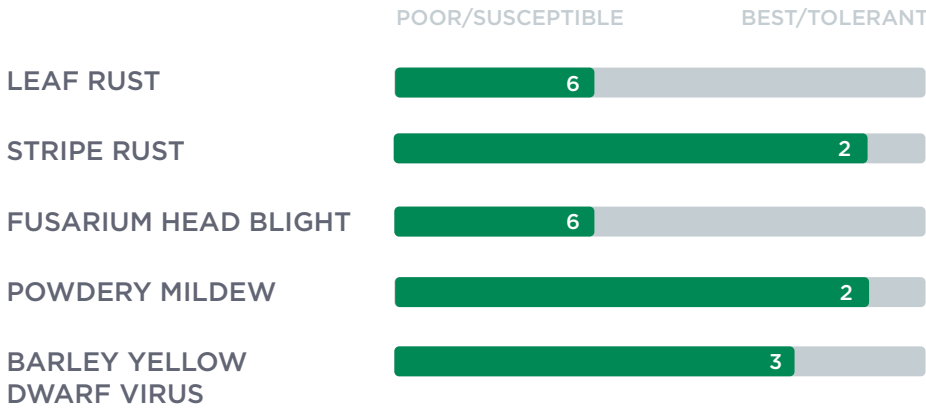

GP 717

STRONG TEST WEIGHT

HEAD TYPE: **A** TEST WEIGHT: **2** PLANT HEIGHT: **37"** HEADING DATE: **ME**

LODGE: **6** WINTER HARDINESS: **5** VERNALIZATION: **M**

CHARACTERISTICS

BENEFITS

- Supreme test weight
- Good straw yields
- Southern Adapted

DATA KEY

Head Type: A = Awned, S = Smooth | **Numeric Chart:** 1 = Best/Tolerant, 9 = Poor/Susceptible
Heading Date: VE = Very Early, E = Early, ME = Medium/Early, M = Medium, ML = Medium Late
Vernalization: L = Long, ML = Medium/Long, MS = Medium/Short