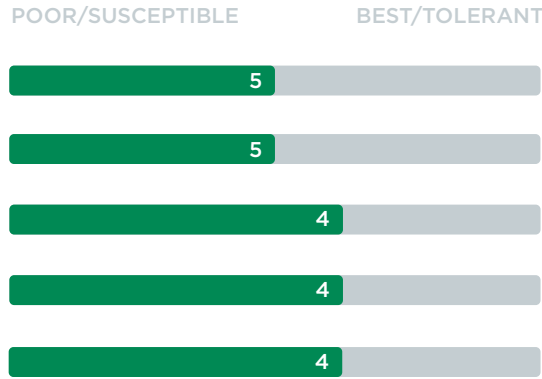

GP 944

GOOD QUALITY GRAIN

HEAD TYPE: **S** TEST WEIGHT: **5** PLANT HEIGHT: **36"** HEADING DATE: **M**

LODGE: **4** WINTER HARDINESS: **3** VERNALIZATION: **ML**

CHARACTERISTICS

BENEFITS

- East coast driven
- Healthy plant type
- Accelerated selection

DATA KEY

Head Type: A = Awne, S = Smooth | **Numeric Chart:** 1 = Best/Tolerant, 9 = Poor/Susceptible
Heading Date: VE = Very Early, E = Early, ME = Medium/Early, M = Medium, ML = Medium Late
Vernalization: L = Long, ML = Medium/Long, MS = Medium/Short